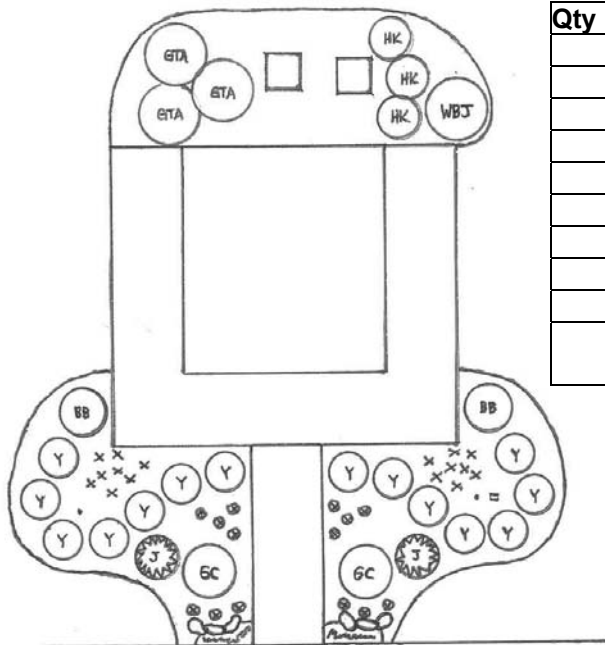

## MEMORY GARDEN REMEMBRANCE Crown Hill Cemetery Mausoleum

Crown Hill Cemetery is offering an opportunity for those wishing to honor a loved one entombed in the mausoleum. A Memory Garden has been planted surrounding the mausoleum, and landscaping shrubs and flowers may be purchased in the name of the deceased. A small placard will be placed in front of the planting.

DECEASED: \_\_\_\_\_

PURCHASER: \_\_\_\_\_

ADDRESS: \_\_\_\_\_

PHONE: \_\_\_\_\_

WORDING ON PLACARD: \_\_\_\_\_  
 (Max. 20 spaces per line/  
 4 lines per placard) \_\_\_\_\_  
 \_\_\_\_\_  
 \_\_\_\_\_

Qty	Description	Size	Cost
	(GC) Goldthread Cypress	3' - 4'	\$190
	(Y) Fairview Compact Yew	2' - 2 1/2'	\$120
	(J) Blue Rug Juniper	1 1/2' - 3#	\$60
	(HK) Hicksi Columnor Yew	4' - 5'	\$190
	(GTA) Goldtip Pyramid Arborvitae	6' - 7'	\$200
	(WBJ) Wichita Blue Juniper	6'	\$200
	(BB) Burning Bush Compactor	4' - 5'	\$165
	(X) Daylilly 'Happy Returns'	1 1/2#	\$30
	((X)) Daylilly 'MiniStell D'Oro'	1#	\$25
	<b>TOTAL PAID</b>		<b>\$</b>