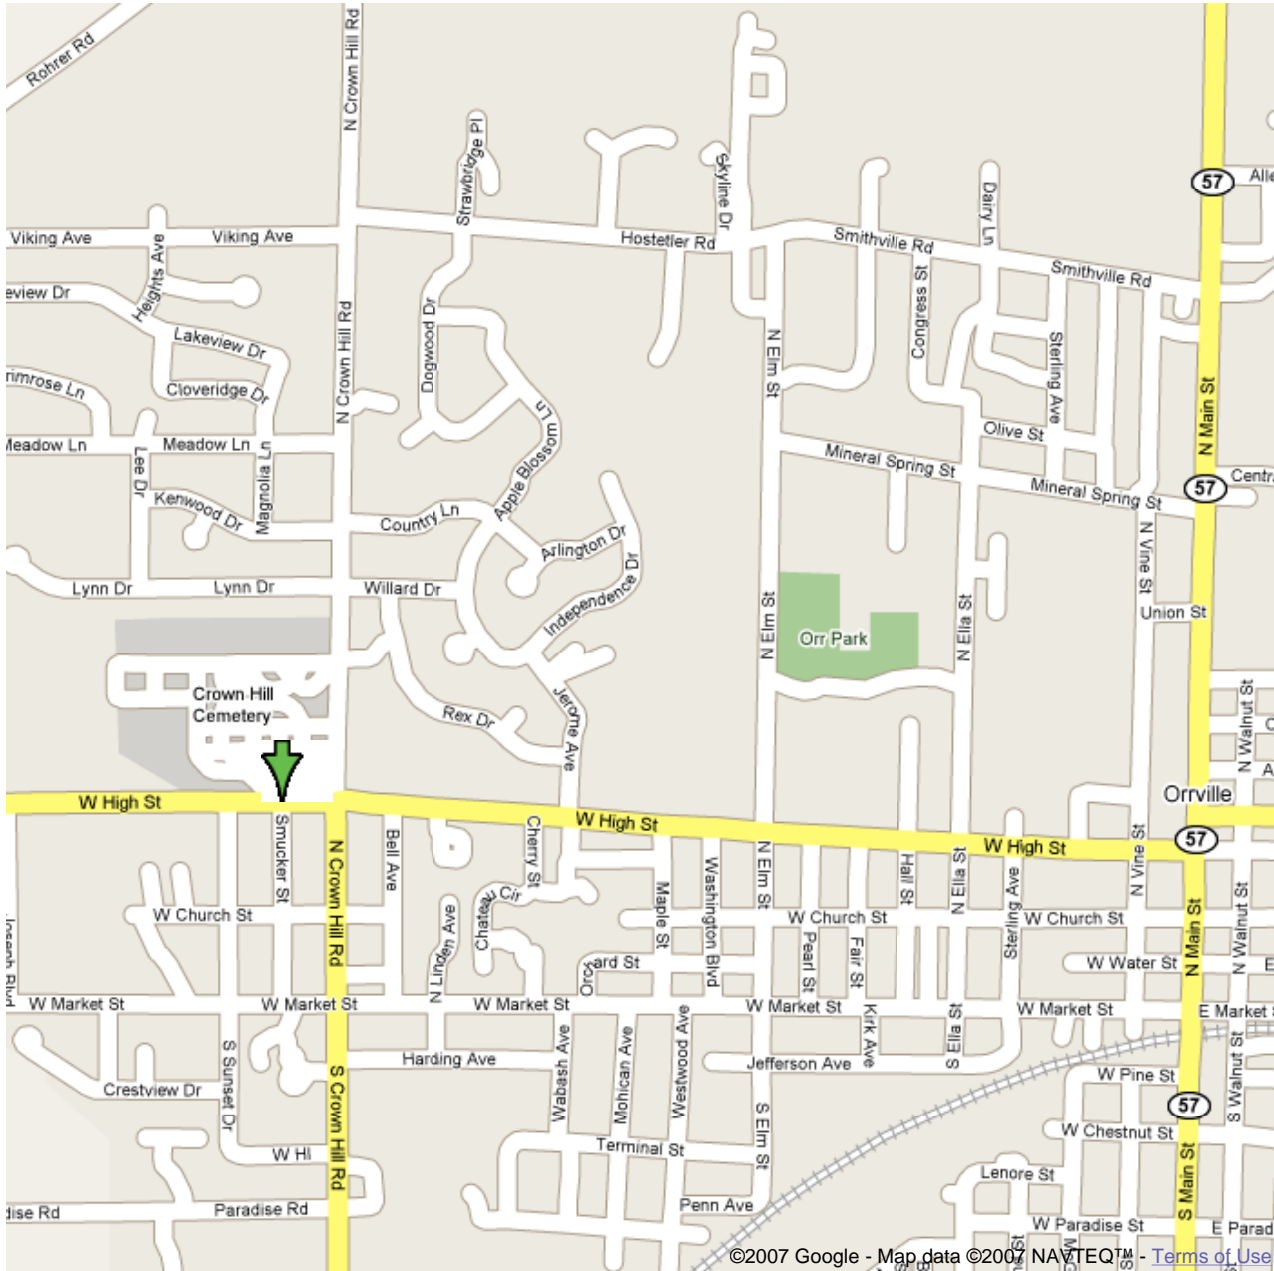

Address **1729 W High St**
Orrville, OH 44667

Notes From Main Street (SR 57) turn west onto West High Street; Crown Hill Cemetery is located at the intersection of W. High Street and N. Crown Hill Road.

©2007 Google - Map data ©2007 NAVTEQ™ - Terms of Use